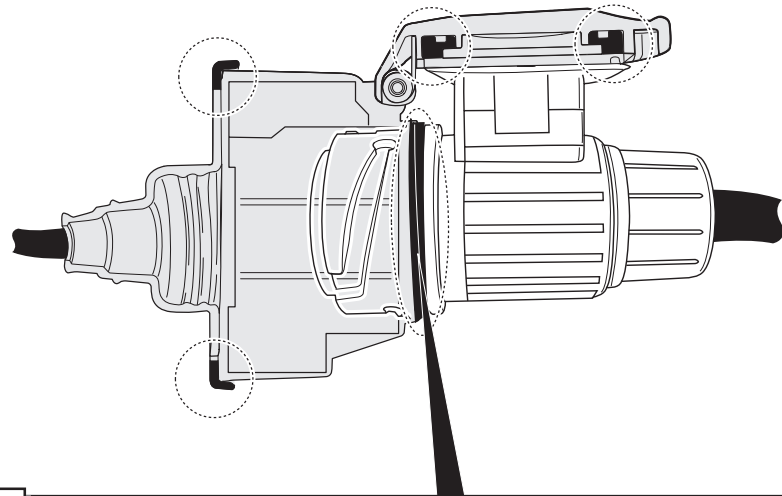

Kia Carens 2006-

SPARE PARTS

www.ecs-electronics.com

INFO : Storage

INFO

INFO : Ring.

INFO

INFO : Adapt.